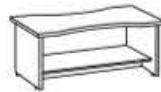

Reco[®]
OFFICE CONCEPT

LEXICO SERIES

EXECUTIVE TABLE
LX 1690
L1600 W900 H750
LX 1890
L1800 W900 H750

SIDE RETURN CABINET
LX SRC950
L900 W500 H650

COFFEE TABLE
LX CFT60
L600 W600 H425

COFFEE TABLE
LX CFT120
L1200 W600 H425

ROUND CONFERENCE TABLE
LX R90
L900 W900 H750
LXR120
L1200 W1200 H750

MOBILE PEDESTAL
LX MP-3
L405 W485 H530

HIGH CABINET WITH GLASS DOOR
LX HC1915
L800 W410 H1915

MEDIUM CABINET WITH CLEAR GLASS DOOR & OPEN SHELF
LX MCGD(OS)120
L800 W410 H1200

MEDIUM CABINET WITH SANDED GLASS DOOR & OPEN SHELF
LX MCSGD(OS)120
L800 W410 H1200

SWINGING DOOR MEDIUM CABINET & OPEN SHELF
LX WMC(OS)120
L800 W410 H1200

* R & D and improvement are a continuous process and we reserve the right to change specification, design and material at anytime and without prior notice. All Dimension in MM