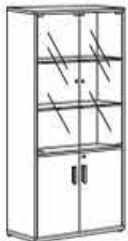

Reco[®]
OFFICE CONCEPT

LEXICO SERIES

EXECUTIVE TABLE
LX 1690
L1600 W900 H750
LX 1890
L1800 W900 H750

SIDE RETURN CABINET
LX SRC950
L900 W500 H650

COFFEE TABLE
LX CFT60
L600 W600 H425

COFFEE TABLE
LX CFT120
L1200 W600 H425

ROUND CONFERENCE TABLE
LX R90
L900 W900 H750
LXR120
L1200 W1200 H750

MOBILE PEDESTAL
LX MP-3
L405 W485 H530

HIGH CABINET WITH GLASS DOOR
LX HC1915
L800 W410 H1915

MEDIUM CABINET WITH CLEAR GLASS DOOR & OPEN SHELF
LX MCGD(OS)120
L800 W410 H1200

MEDIUM CABINET WITH SANDED GLASS DOOR & OPEN SHELF
LX MCSGD(OS)120
L800 W410 H1200

SWINGING DOOR MEDIUM CABINET & OPEN SHELF
LX WMC(OS)120
L800 W410 H1200

* R & D and improvement are a continuous process and we reserve the right to change specification, design and material at anytime and without prior notice. All Dimension in MM