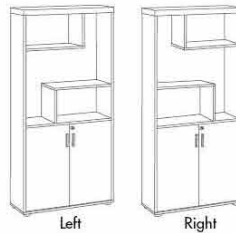

*A harmonious effect of
appearance and substance*

EC 160
Managerial Desk
L1600 W800 H750

EC 180
Managerial Desk
L1800 W800 H750

EC 200
Managerial Desk
L2000 W800 H750

EC SRP100-4D
Standing Return Pedestal
L1000 W500 H750

EC SDSQC-120
Sliding Door Square Cabinet
L1200 W410 H1230

EC HC180-FUN (L) / (R)
Functional High Cabinet
L800 W410 H1825

EC HC180-GD
High Cabinet with
Lockable Glass Door
L800 W410 H1825

EC CFT-120
Coffee Table
L1200 W600 H465