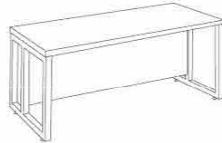

Exclus
SERIES

Reco[®]
OFFICE CONCEPT

EC 200 Managerial Desk
EC SRP100-4D Standing Return Pedestal
EC 9DSQC-120 Sliding Door Square Cabinet
EC HC180-FUN (L) Functional High Cabinet
EC HC180-FUN (R) Functional High Cabinet

*A harmonious effect of
appearance and substance*

EC 160
Managerial Desk
L1600 W800 H750

EC 180
Managerial Desk
L1800 W800 H750

EC 200
Managerial Desk
L2000 W800 H750

EC SRP100-4D
Standing Return Pedestal
L1000 W500 H750