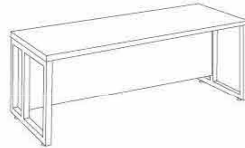

Exclus
SERIES

Reco[®]
OFFICE CONCEPT

EC 200 Managerial Desk
EC SRP100-4D Standing Return Pedestal
EC 9DSQC-120 Sliding Door Square Cabinet
EC HC180-FUN (L) Functional High Cabinet
EC HC180-FUN (R) Functional High Cabinet

*A harmonious effect of
appearance and substance*

EC 160
Managerial Desk
L1600 W800 H750

EC 180
Managerial Desk
L1800 W800 H750

EC 200
Managerial Desk
L2000 W800 H750

EC SRP100-4D
Standing Return Pedestal
L1000 W500 H750