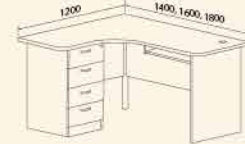

L WORKSTATION TABLE WITH STANDING PEDESTAL (4D)